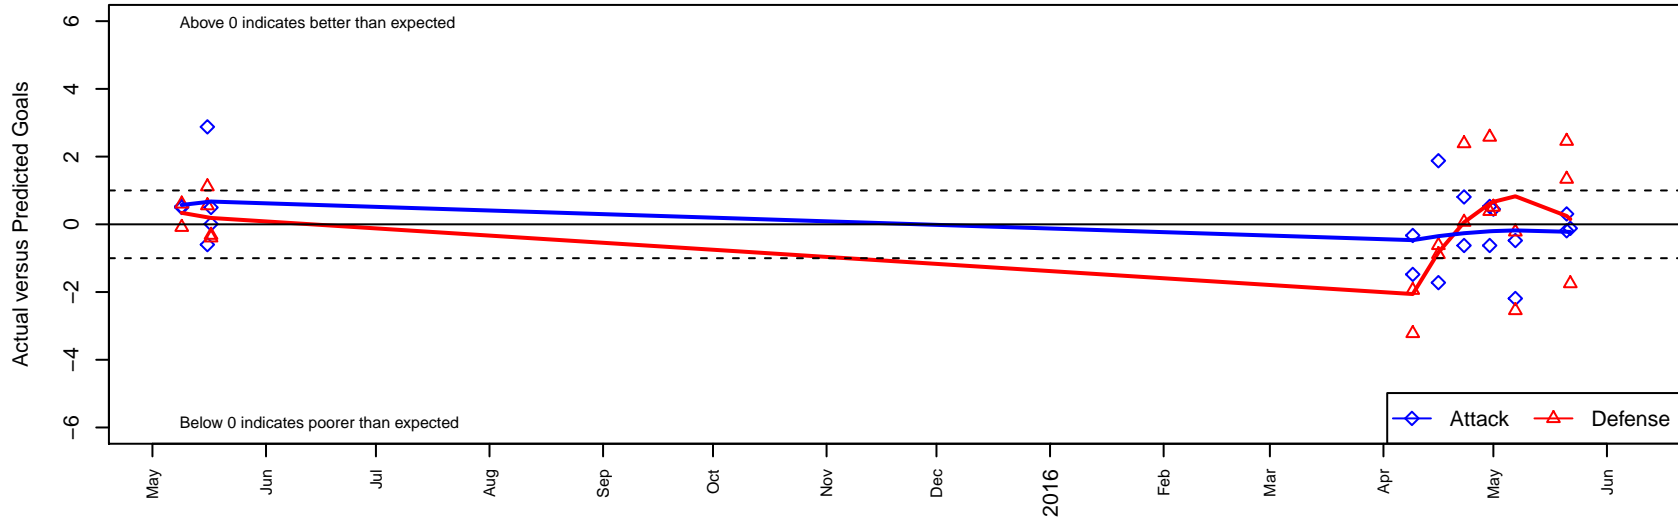

# Sawtooth United White B02

, ID  
 B02 total strength=630  
 attack=0.81 defense=0.38  
 spr league = Spr Idaho D3 B U13

alt names used:  
 SAWTOOTH UNITED FC 2002 BOYS-WHITE  
 SAWTOOTH UNITED FC 2002 BOYS-WHITE  
 SAWTOOTH UNITED WHITE 02B (ID)

Venues played:  
 2014 Spr Idaho D3 B U12  
 2014 ID Directors Cup U12B Silver West U12  
 2015 Spr Idaho D3 B U13  
 2015 Canyon Rim Classic U13 B U13  
 2015 ID Directors Cup U13 Silver U13

**Sawtooth United White B02**  
 Dots are actual minus expected GF (blue circles) and GA (red triangles).  
 Blue line is smoothed change in attack strength. Red is smoothed change in defense strength.

**attack and defense variance (black dot)  
relative to other teams  
and top 10 in region**

**attack and defense rating  
relative to others at age  
and all opponents in last 13 months**

**attack and defense rating  
relative to others at age  
and all opponents in last 13 months**

**Performance relative to 13 month average**

**Performance relative to 13 month average**

Distribution of opponents  
 Red = Lose zone, Blue = Win zone, Green = Even  
 Black line separates win/lose zones