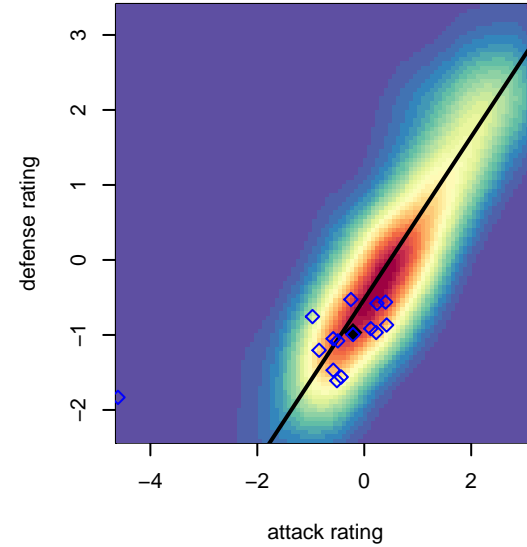

# Sawtooth United White B02

, ID  
 B02 total strength=630  
 attack=0.81 defense=0.38  
 spr league = Spr Idaho D3 B U13

alt names used:  
 SAWTOOTH UNITED FC 2002 BOYS-WHITE  
 SAWTOOTH UNITED FC 2002 BOYS-WHITE  
 SAWTOOTH UNITED WHITE 02B (ID)

Venues played:  
 2014 Spr Idaho D3 B U12  
 2014 ID Directors Cup U12B Silver West U12  
 2015 Spr Idaho D3 B U13  
 2015 Canyon Rim Classic U13 B U13  
 2015 ID Directors Cup U13 Silver U13

**Sawtooth United White B02**  
 Dots are actual minus expected GF (blue circles) and GA (red triangles).  
 Blue line is smoothed change in attack strength. Red is smoothed change in defense strength.

**attack and defense variance (black dot)  
relative to other teams  
and top 10 in region**

**attack and defense rating  
relative to others at age  
and all opponents in last 13 months**

**attack and defense rating  
relative to others at age  
and all opponents in last 13 months**

**Performance relative to 13 month average**

**Performance relative to 13 month average**

Distribution of opponents  
 Red = Lose zone, Blue = Win zone, Green = Even  
 Black line separates win/lose zones