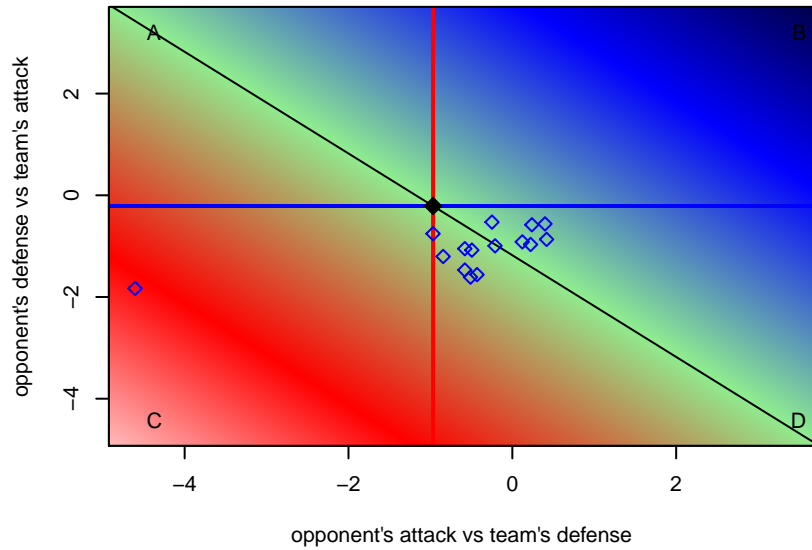

Venues played:  
 2014 Spr Idaho D3 B U12  
 2014 ID Directors Cup U12B Silver West U12  
 2015 Spr Idaho D3 B U13  
 2015 Canyon Rim Classic U13 B U13  
 2015 ID Directors Cup U13 Silver U13

**Sawtooth United White B02**  
 Dots are actual minus expected GF (blue circles) and GA (red triangles).  
 Blue line is smoothed change in attack strength. Red is smoothed change in defense strength.

**attack and defense variance (black dot)  
relative to other teams  
and top 10 in region**

**attack and defense rating  
relative to others at age  
and all opponents in last 13 months**

**attack and defense rating  
relative to others at age  
and all opponents in last 13 months**

**Performance relative to 13 month average**

**Performance relative to 13 month average**

Distribution of opponents  
 Red = Lose zone, Blue = Win zone, Green = Even  
 Black line separates win/lose zones