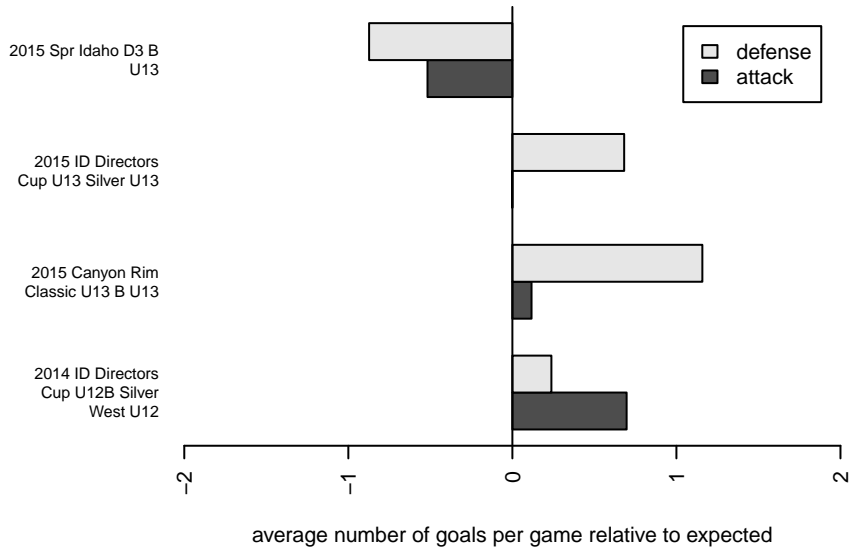

Venues played:  
 2014 Spr Idaho D3 B U12  
 2014 ID Directors Cup U12B Silver West U12  
 2015 Spr Idaho D3 B U13  
 2015 Canyon Rim Classic U13 B U13  
 2015 ID Directors Cup U13 Silver U13

**Sawtooth United White B02**  
 Dots are actual minus expected GF (blue circles) and GA (red triangles).  
 Blue line is smoothed change in attack strength. Red is smoothed change in defense strength.

**attack and defense variance (black dot)  
relative to other teams  
and top 10 in region**

**attack and defense rating  
relative to others at age  
and all opponents in last 13 months**

**attack and defense rating  
relative to others at age  
and all opponents in last 13 months**

**Performance relative to 13 month average**

**Performance relative to 13 month average**

Distribution of opponents  
 Red = Lose zone, Blue = Win zone, Green = Even  
 Black line separates win/lose zones